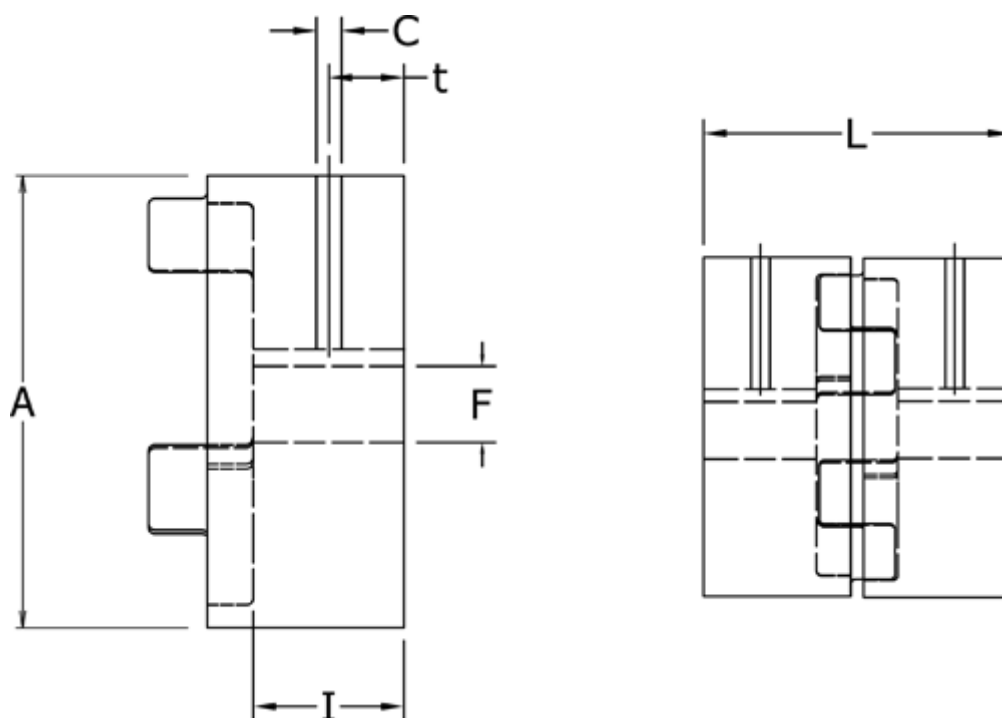

Article number: 3335019F018

Description: Coupling hub Klonex ES 19/24
ALU Aluminium, Bore 18H7 mm w/keyway & setscrew

Measures

A = 40
C = M5
F = 18
I = 25
L = 66
t = 10.0